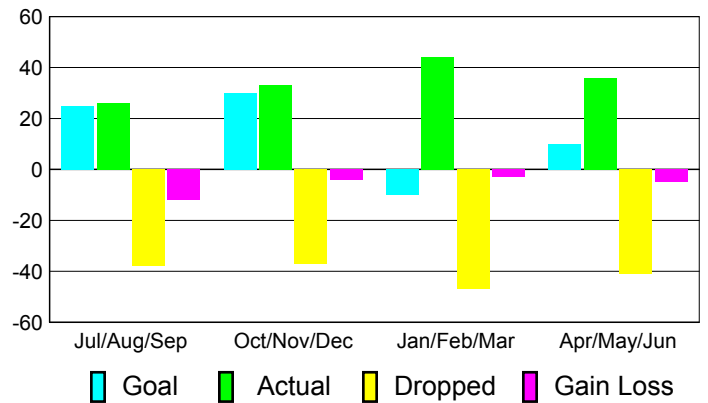

2010-2011 GMT Reports for District (or Undistricted) **District 27 E2**

GMT: **Gary W Fry**

Location: **WISCONSIN**

GMT CA: **1**

CLUBS

**Club Results
2010-2011**

**Clubs
2009-2010**

Month	New Club Goal	Actual New Clubs	Actual Dropped Clubs	Gain/Loss of Clubs	Gain/Loss of Clubs
Jul/Aug/Sep	0	0	0	0	0
Oct/Nov/Dec	1	0	0	0	0
Jan/Feb/Mar	0	0	0	0	1
Apr/May/Jun	0	0	-1	-1	0
Totals	1	0	-1	-1	1

Club Results 2010-2011

Goal, New, Dropped, Gain/Loss

MEMBERSHIP

**Membership Results
2010-2011**

**Membership
2009-2010**

Month	Net Memb Goal	Actual New Memb	Actual Dropped Memb	Gain/Loss of Memb	Gain/Loss of Memb
Jul/Aug/Sep	25	26	-38	-12	-10
Oct/Nov/Dec	30	33	-37	-4	-14
Jan/Feb/Mar	-10	44	-47	-3	50
Apr/May/Jun	10	36	-41	-5	3
Totals	55	139	-163	-24	29

Membership Results 2010-2011

Goal, New, Dropped, Gain/Loss

Comparison of Club Gain/Loss

Current Year Compared to the Previous Year

Comparison of Membership Gain/Loss

Current Year Compared to the Previous Year

YTD Status Quo Clubs 2010-2011

Status Quo Clubs Compared to Status Quo Members

Gender Comparison 2010-2011

Jul/Aug/Sep

Oct/Nov/Dec

Jan/Feb/Mar

Apr/May/Jun

Male