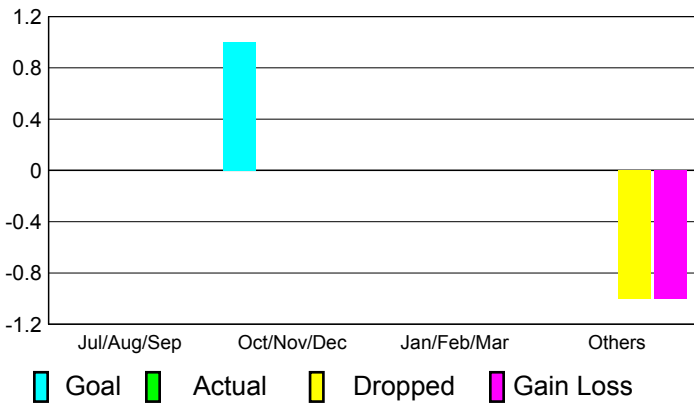

2010-2011 GMT Reports for District (or Undistricted) **District 27 E2**

GMT: **Gary W Fry**

Location: **WISCONSIN**

GMT CA: **1**

CLUBS

**Club Results
2010-2011**

**Clubs
2009-2010**

Month	New Club Goal	Actual New Clubs	Actual Dropped Clubs	Gain/Loss of Clubs	Gain/Loss of Clubs
Jul/Aug/Sep	0	0	0	0	0
Oct/Nov/Dec	1	0	0	0	0
Jan/Feb/Mar	0	0	0	0	1
Apr/May/Jun	0	0	-1	-1	0
Totals	1	0	-1	-1	1

Club Results 2010-2011

Goal, New, Dropped, Gain/Loss

MEMBERSHIP

**Membership Results
2010-2011**

**Membership
2009-2010**

Month	Net Memb Goal	Actual New Memb	Actual Dropped Memb	Gain/Loss of Memb	Gain/Loss of Memb
Jul/Aug/Sep	25	26	-38	-12	-10
Oct/Nov/Dec	30	33	-37	-4	-14
Jan/Feb/Mar	-10	44	-47	-3	50
Apr/May/Jun	10	36	-41	-5	3
Totals	55	139	-163	-24	29