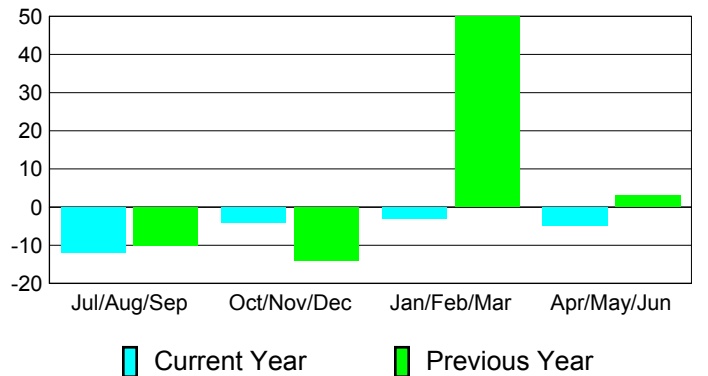

Club Results 2010-2011

Goal, New, Dropped, Gain/Loss

MEMBERSHIP

**Membership Results
2010-2011**

**Membership
2009-2010**

Month	Net Memb Goal	Actual New Memb	Actual Dropped Memb	Gain/Loss of Memb	Gain/Loss of Memb
Jul/Aug/Sep	25	26	-38	-12	-10
Oct/Nov/Dec	30	33	-37	-4	-14
Jan/Feb/Mar	-10	44	-47	-3	50
Apr/May/Jun	10	36	-41	-5	3
Totals	55	139	-163	-24	29

Membership Results 2010-2011

Goal, New, Dropped, Gain/Loss

Comparison of Club Gain/Loss

Current Year Compared to the Previous Year

Comparison of Membership Gain/Loss

Current Year Compared to the Previous Year

YTD Status Quo Clubs 2010-2011

Status Quo Clubs Compared to Status Quo Members

Gender Comparison 2010-2011

Jul/Aug/Sep

Oct/Nov/Dec

Jan/Feb/Mar

Apr/May/Jun

Male